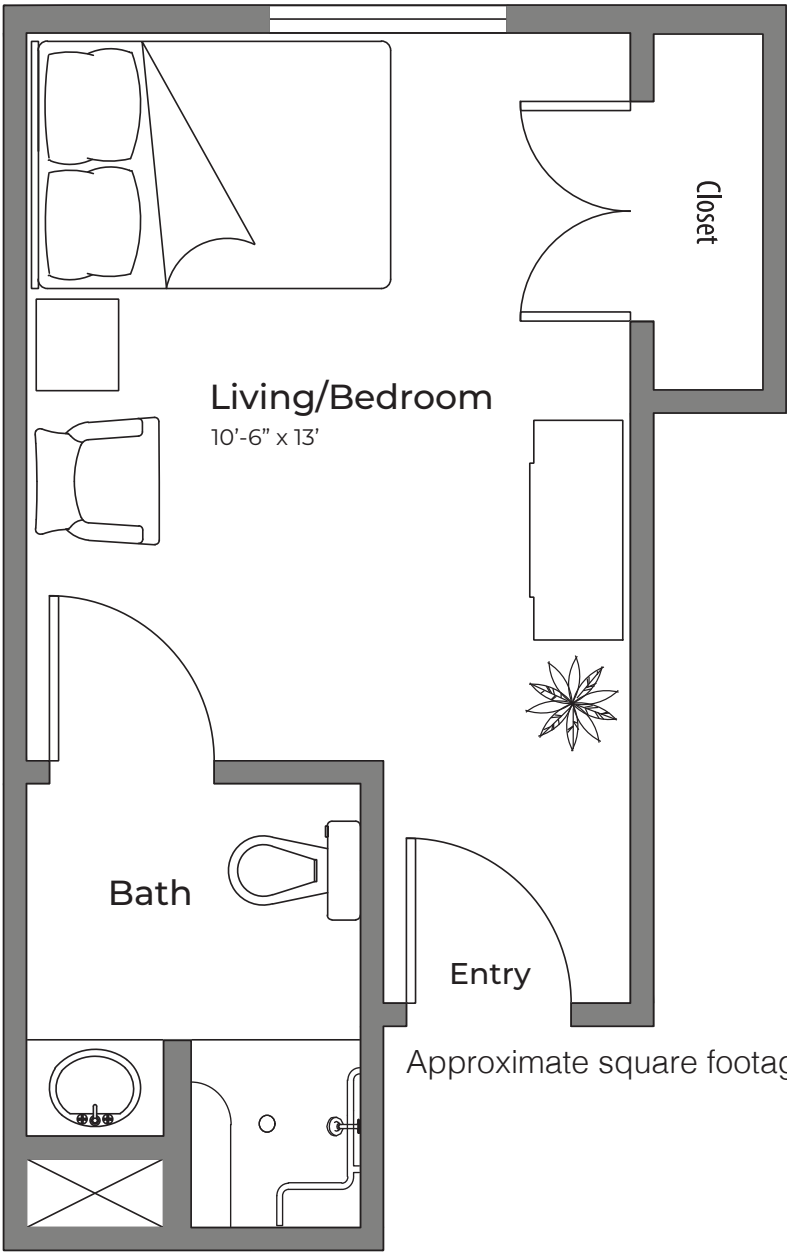

TRANSITIONAL MEMORY CARE

Vasari

Studio: 234 sq. ft.

Approximate square footage.