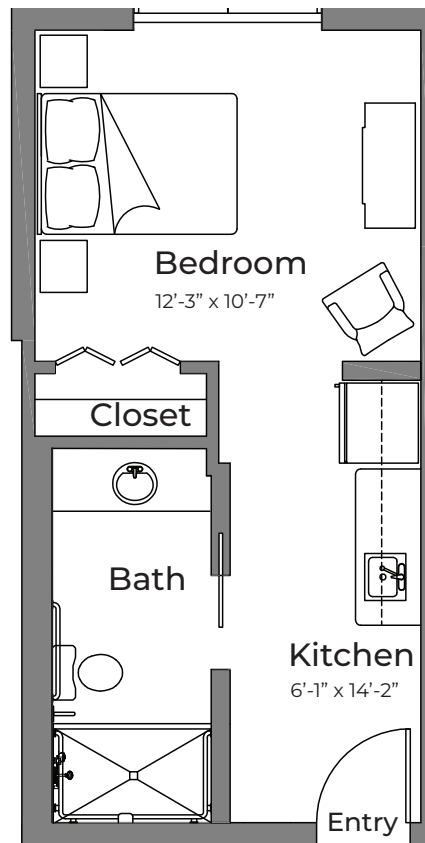

ASSISTED LIVING

Naples

Studio: 307 sq. ft.

Approximate square footage.