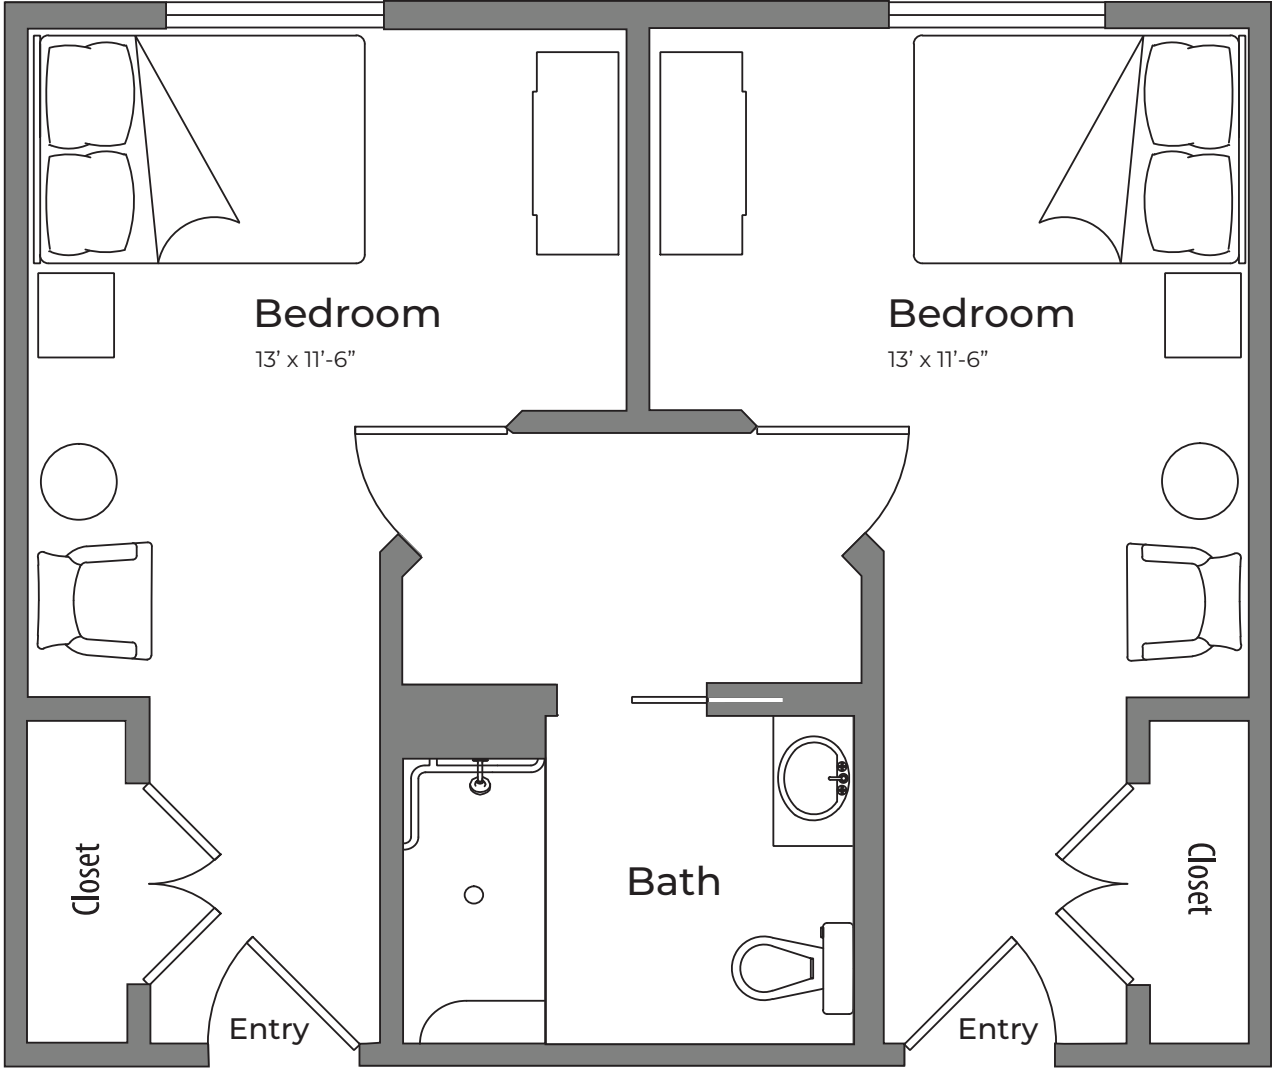

TRANSITIONAL MEMORY CARE

Giovani

Companion Suite: 485 sq. ft.

Approximate square footage.