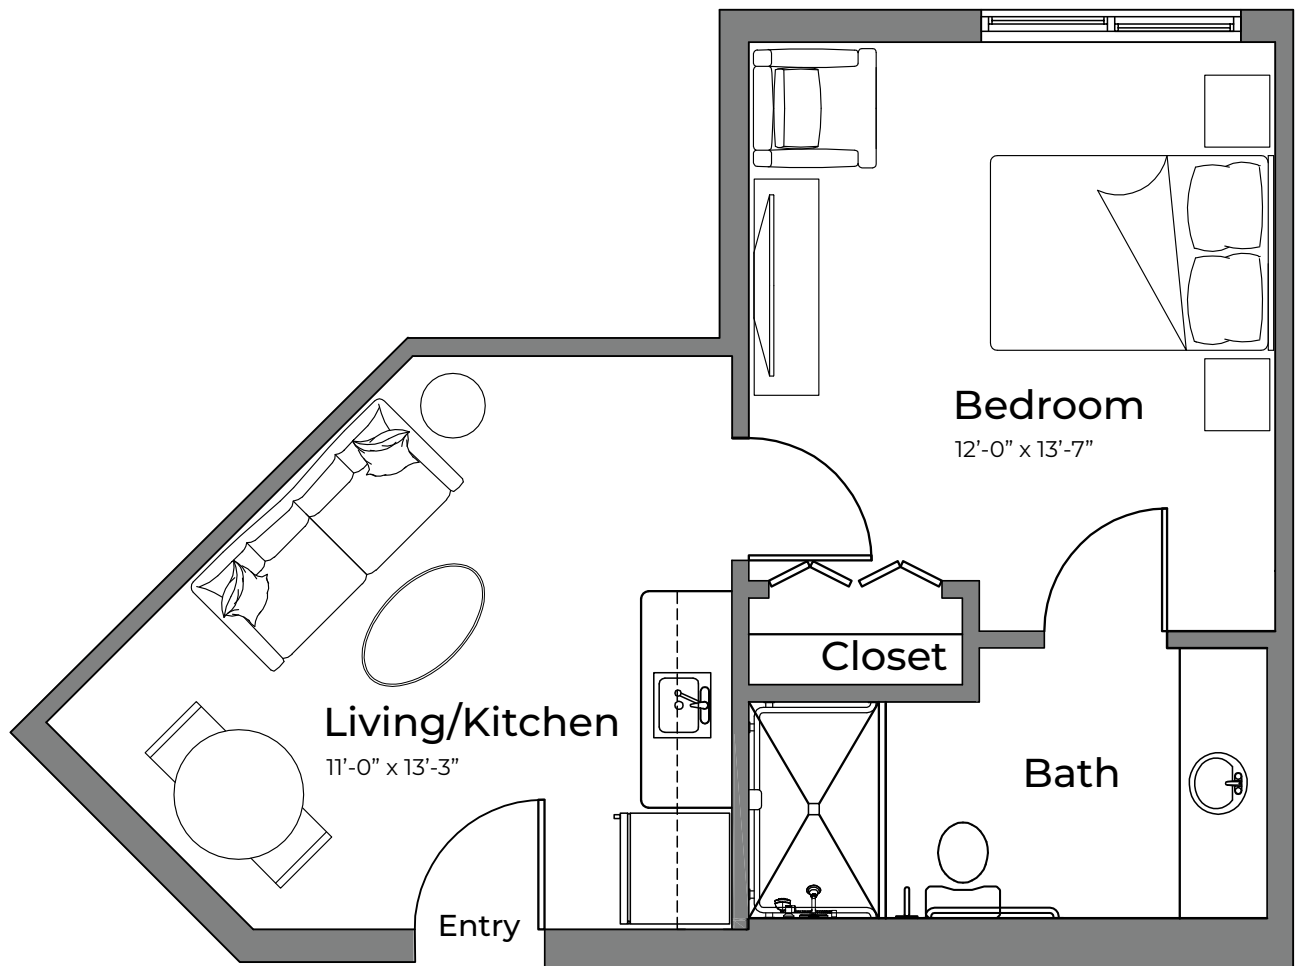

ASSISTED LIVING

Verona

One Bedroom: 395 sq. ft.

Approximate square footage.