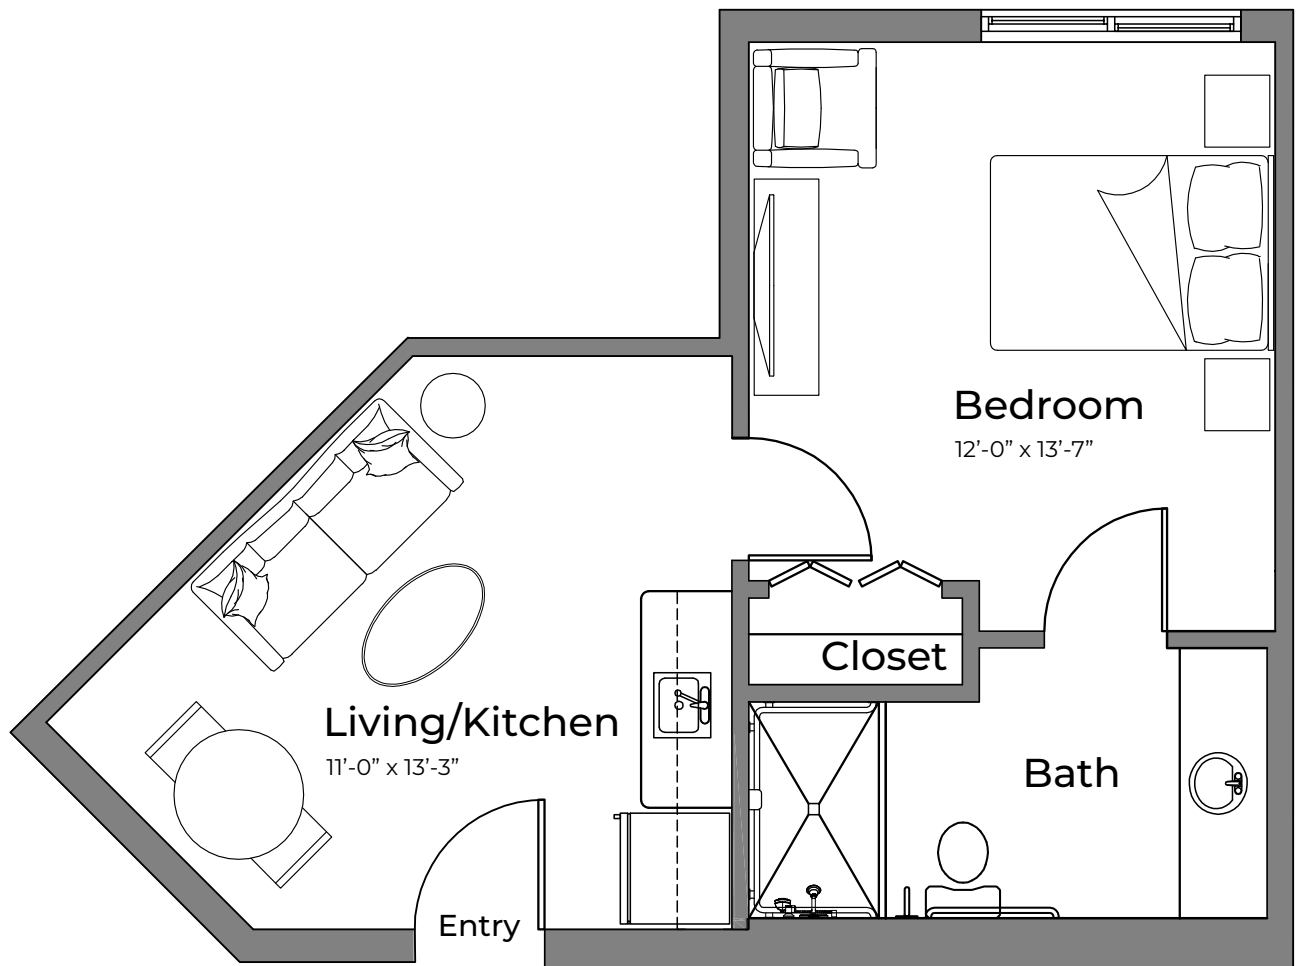

ASSISTED LIVING

Verona

One Bedroom: 395 sq. ft.

Approximate square footage.