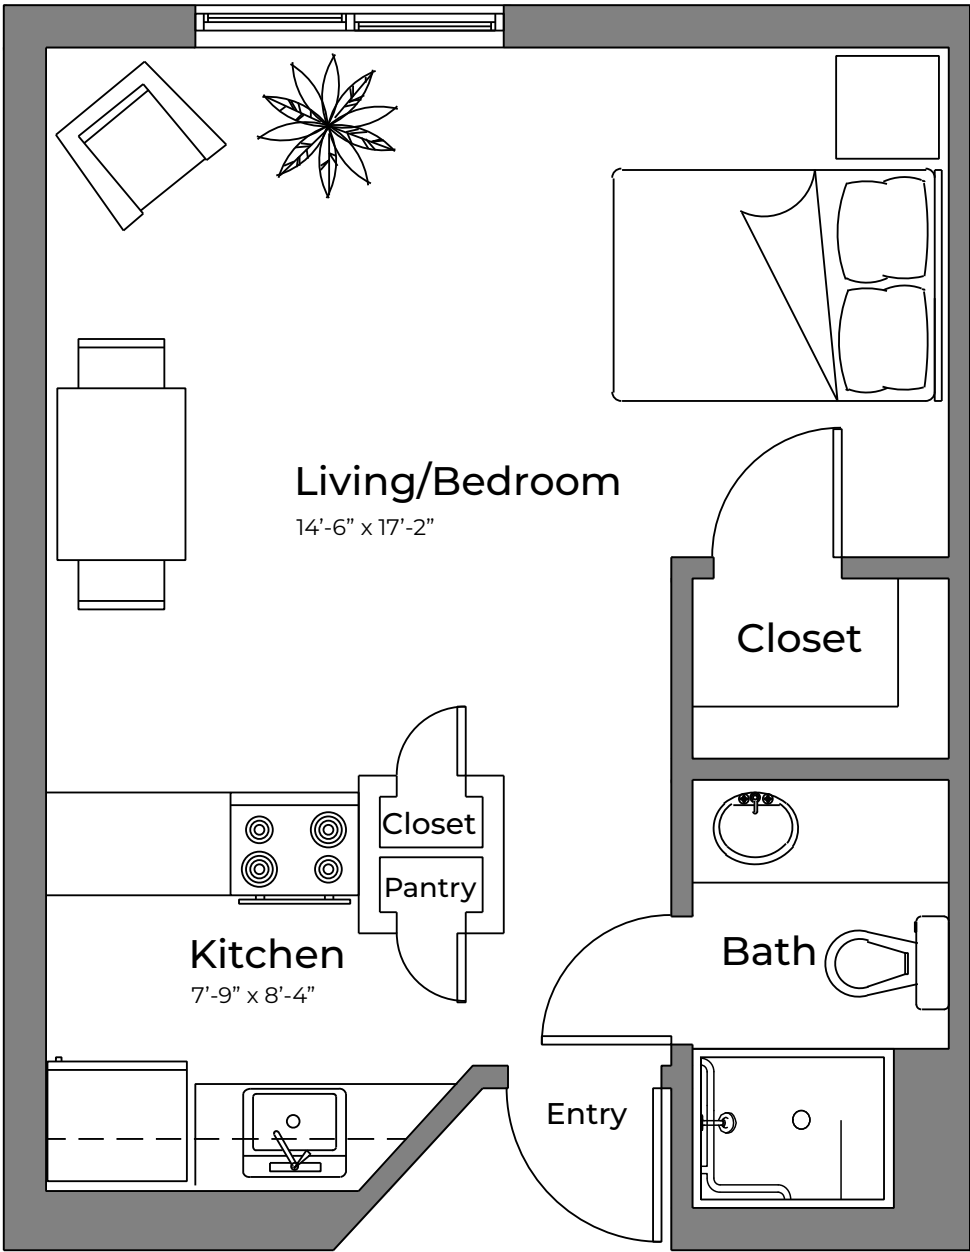

INDEPENDENT LIVING

Venice

Studio: 376 sq. ft.

Approximate square footage.