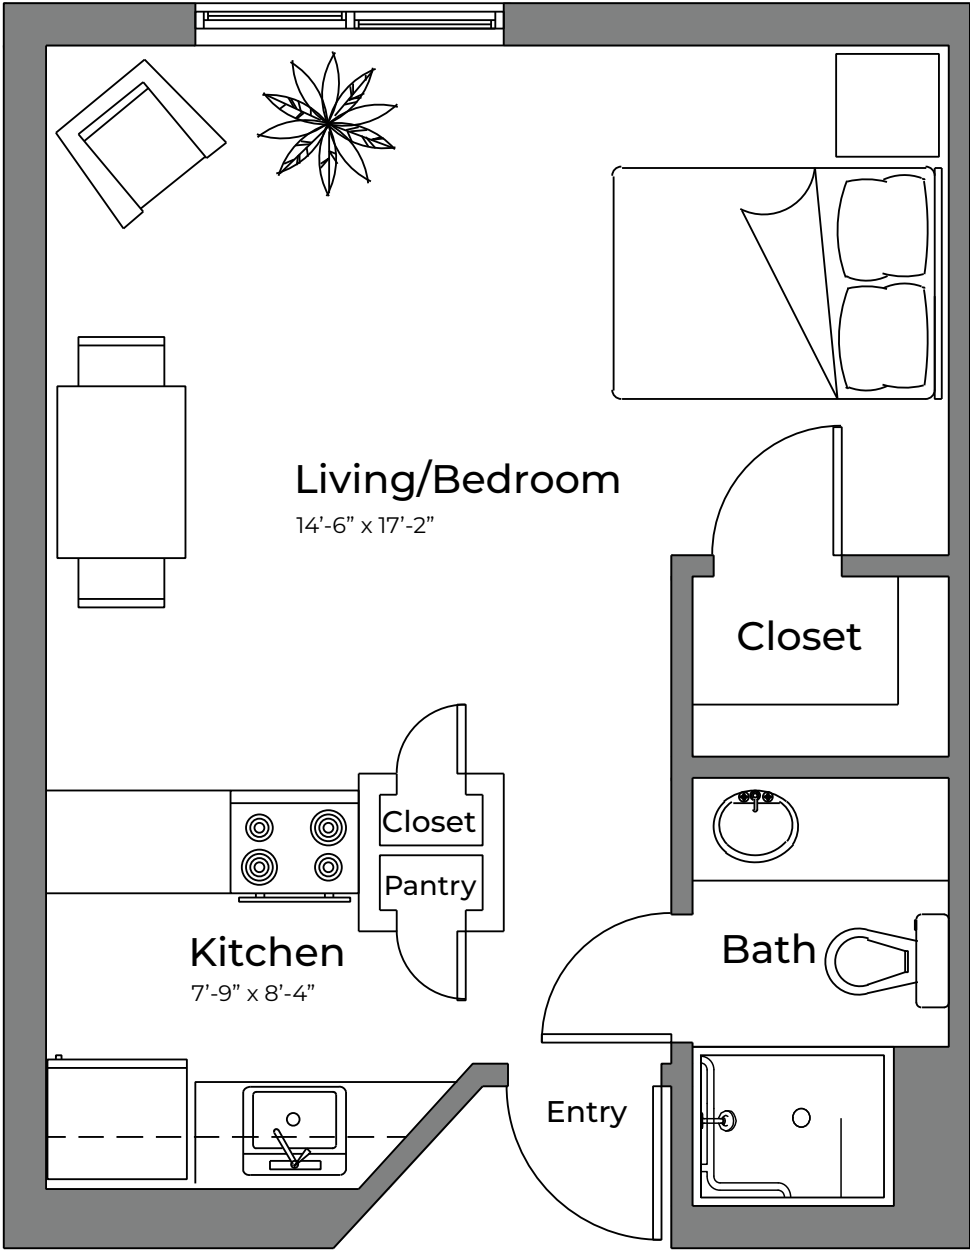

INDEPENDENT LIVING

Venice

Studio: 376 sq. ft.

Approximate square footage.