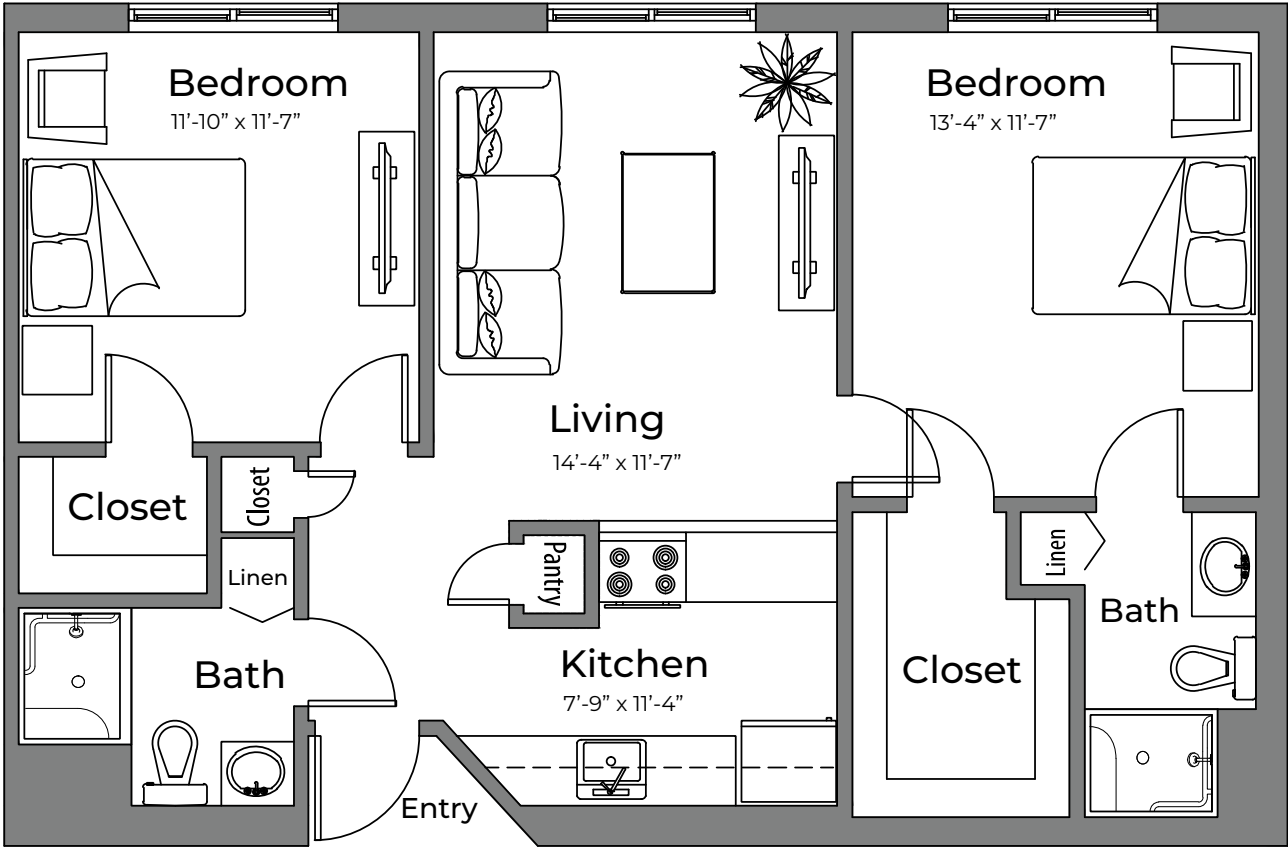

INDEPENDENT LIVING

Tuscany

Two Bedroom: 755 sq. ft.

Approximate square footage.