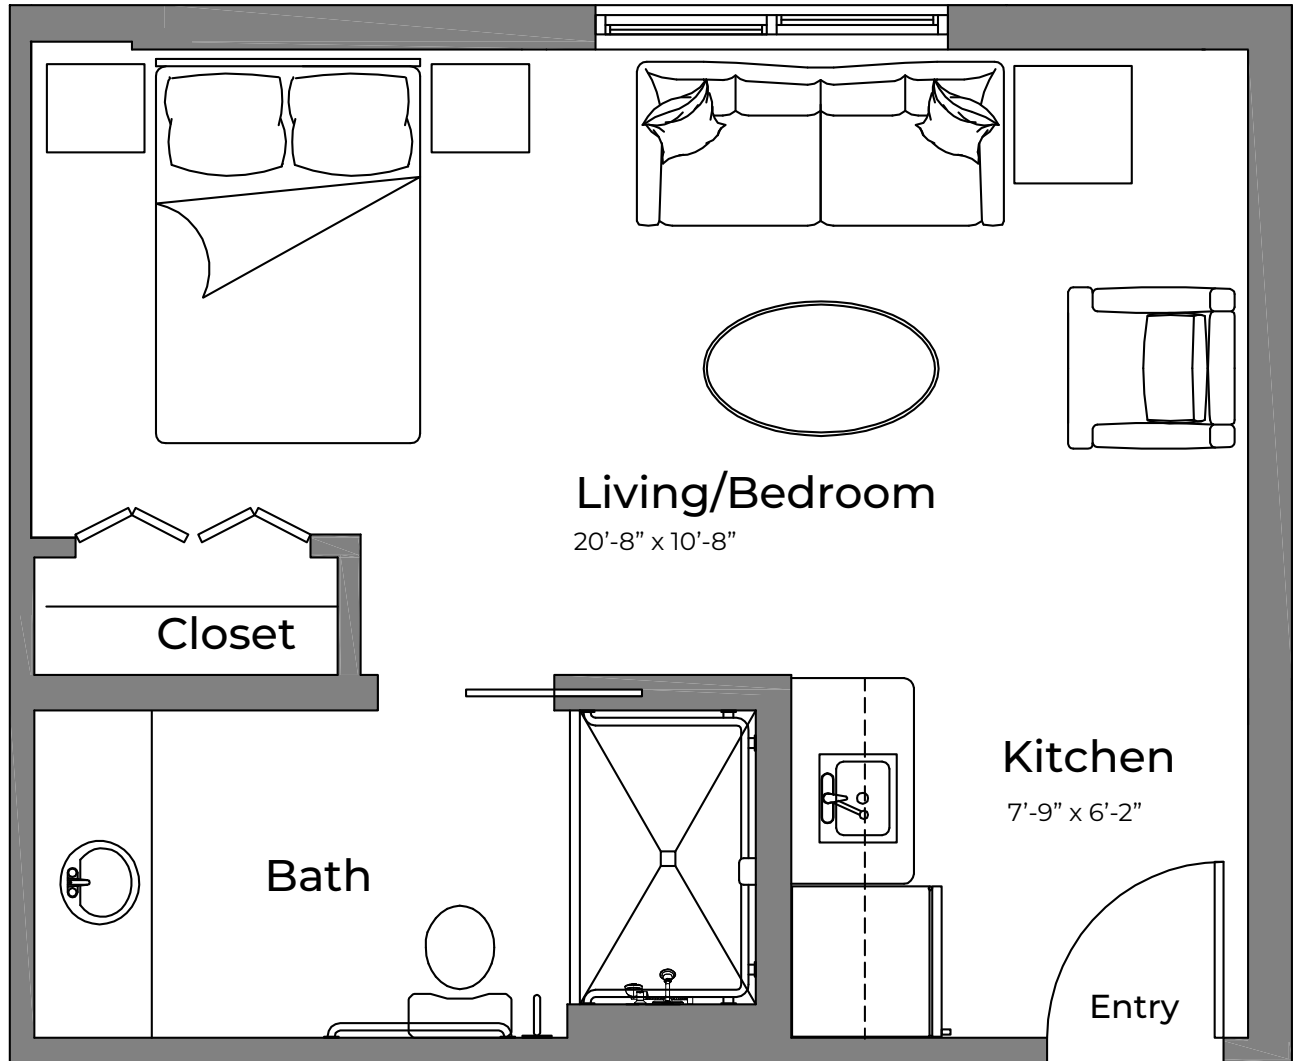

ASSISTED LIVING

Siena

Studio: 334 sq. ft.

Approximate square footage.