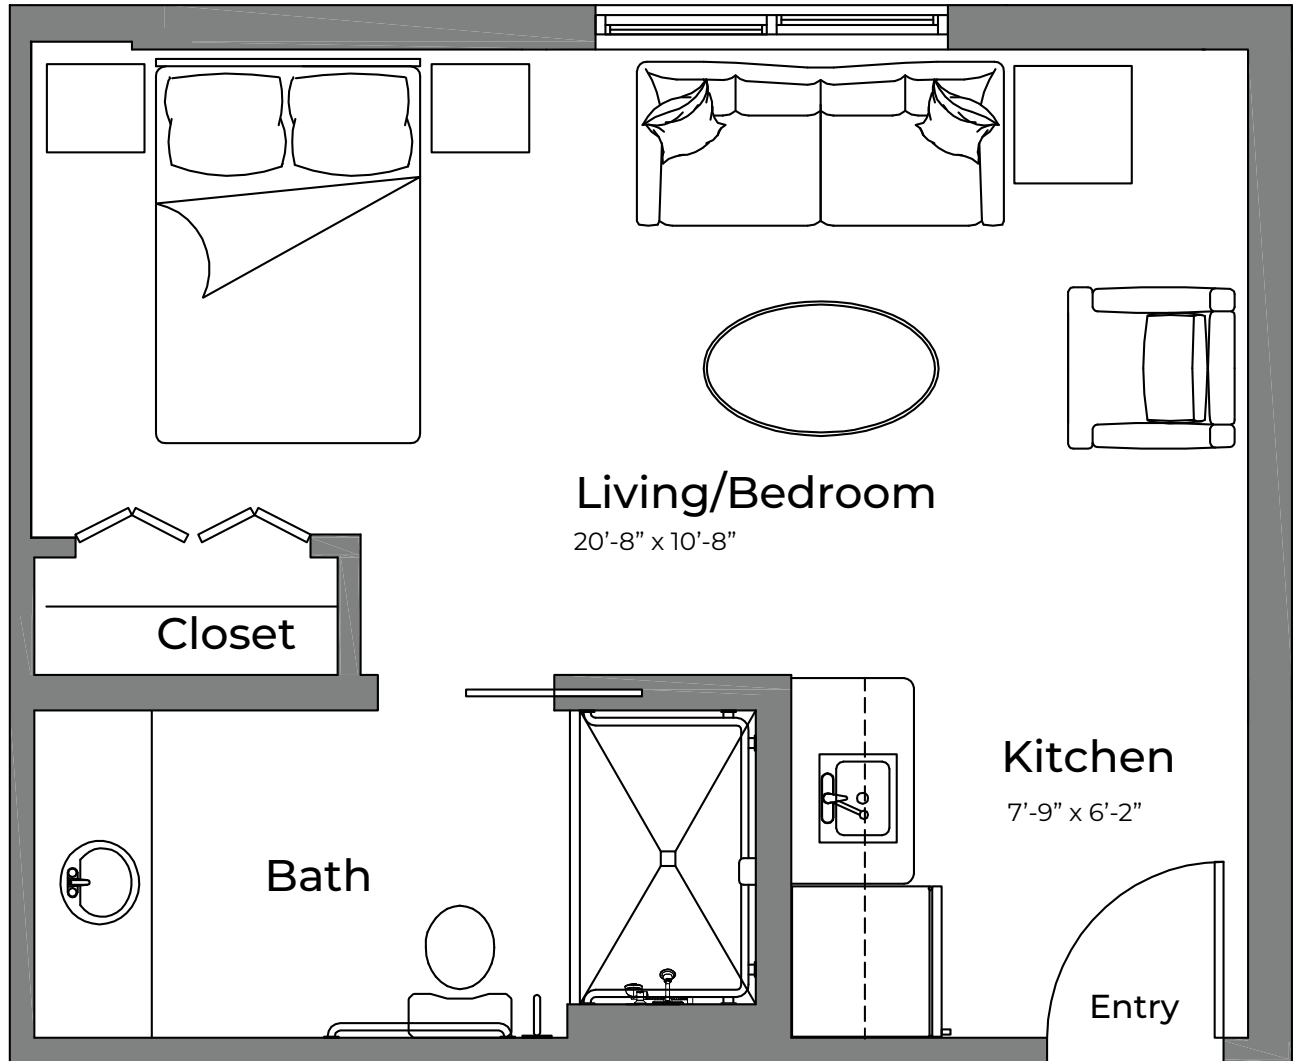

# ASSISTED LIVING

*Siena*

Studio: 334 sq. ft.

Approximate square footage.