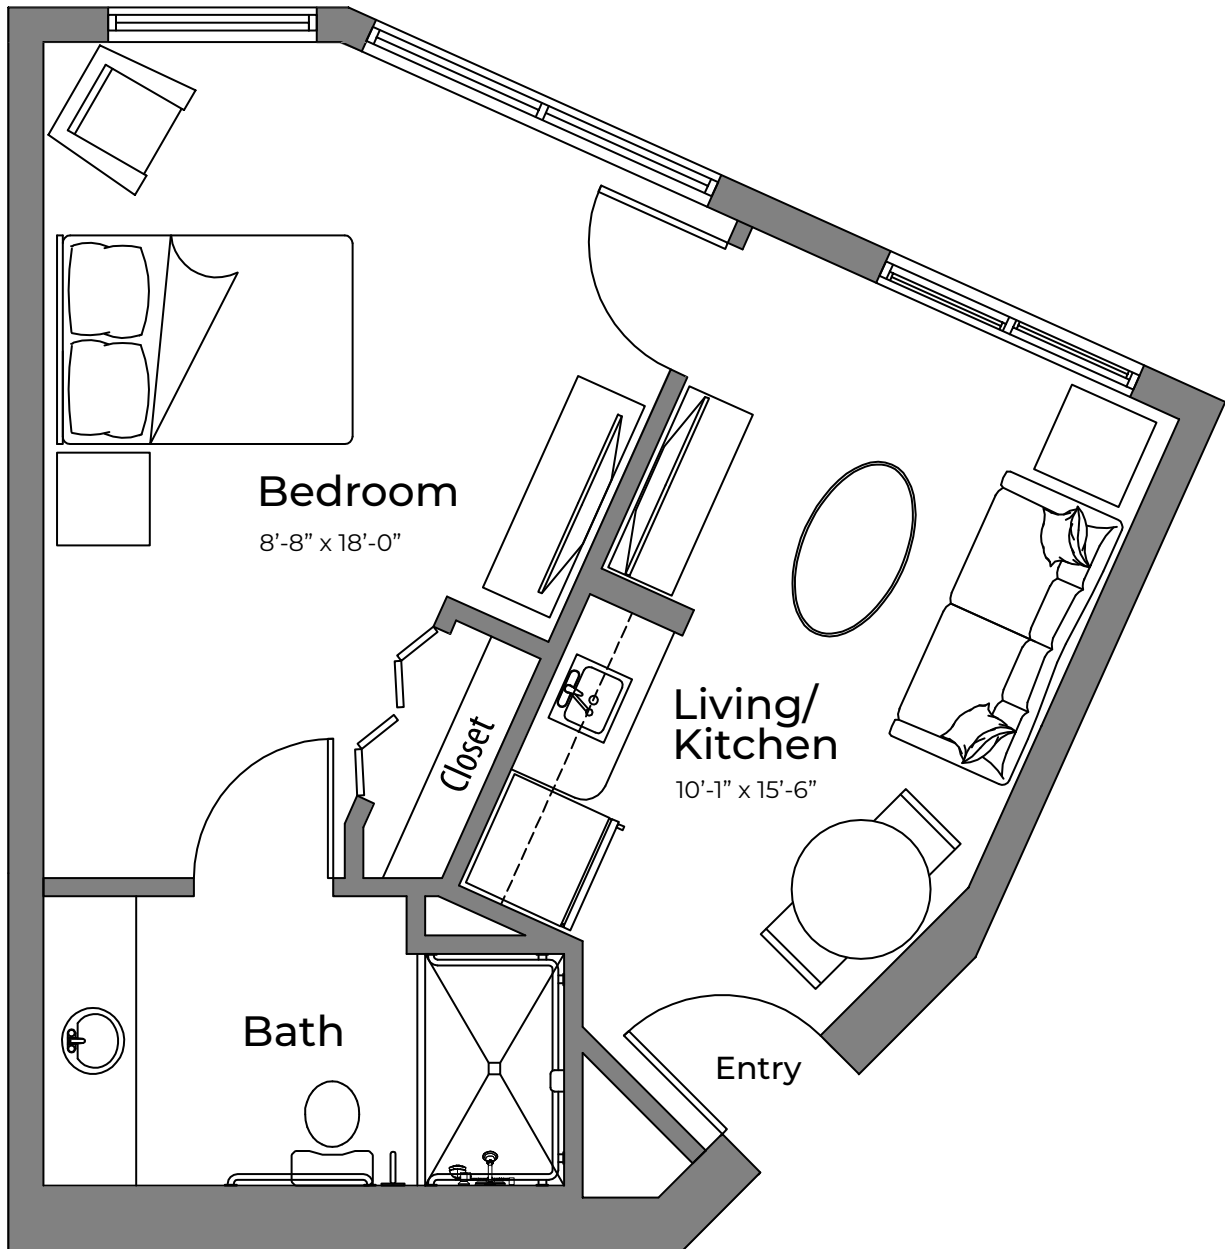

ASSISTED LIVING

Sicily

One Bedroom: 485 sq. ft.

Approximate square footage.