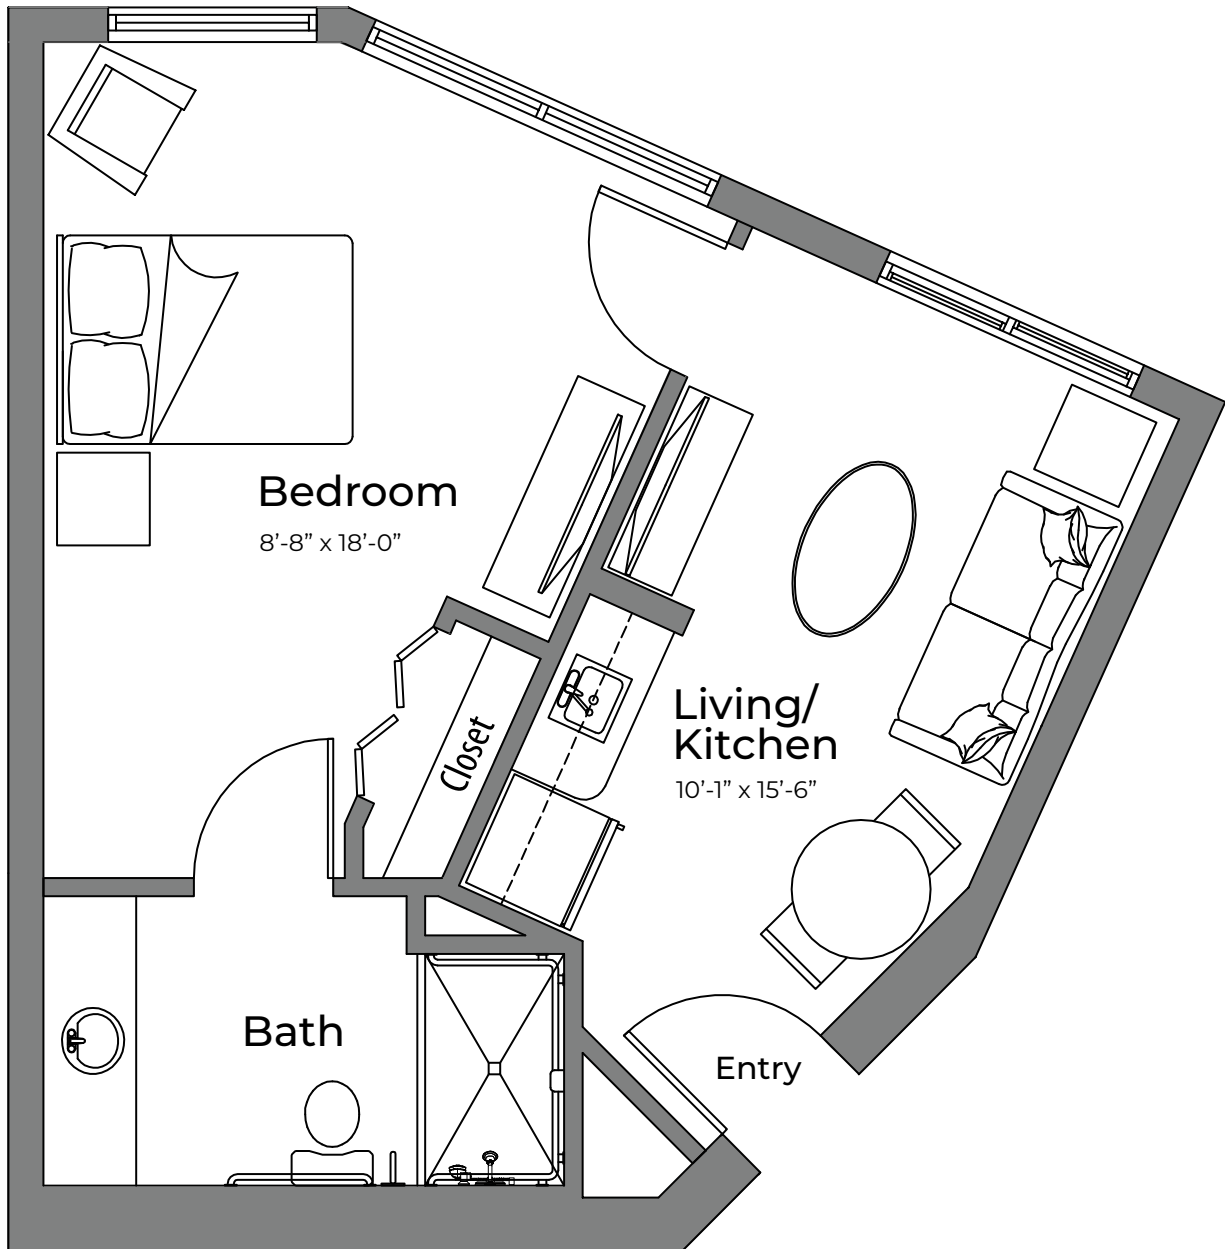

# ASSISTED LIVING

*Sicily*

One Bedroom: 485 sq. ft.

Approximate square footage.