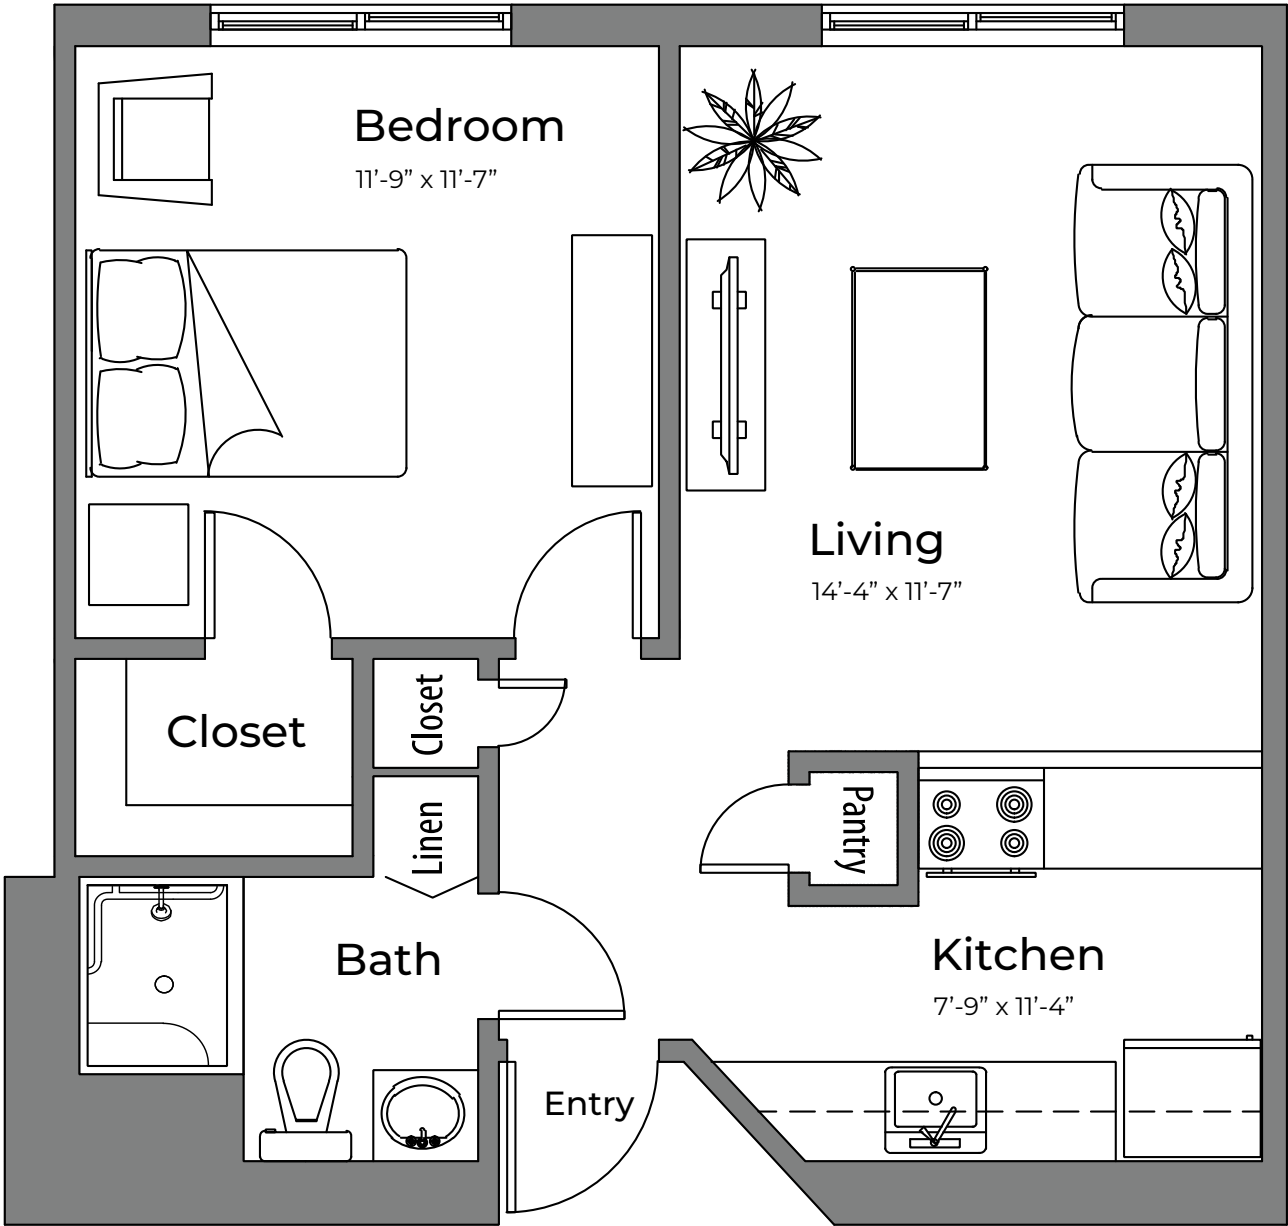

INDEPENDENT LIVING

Savoy

One Bedroom: 489 sq. ft.

Approximate square footage.