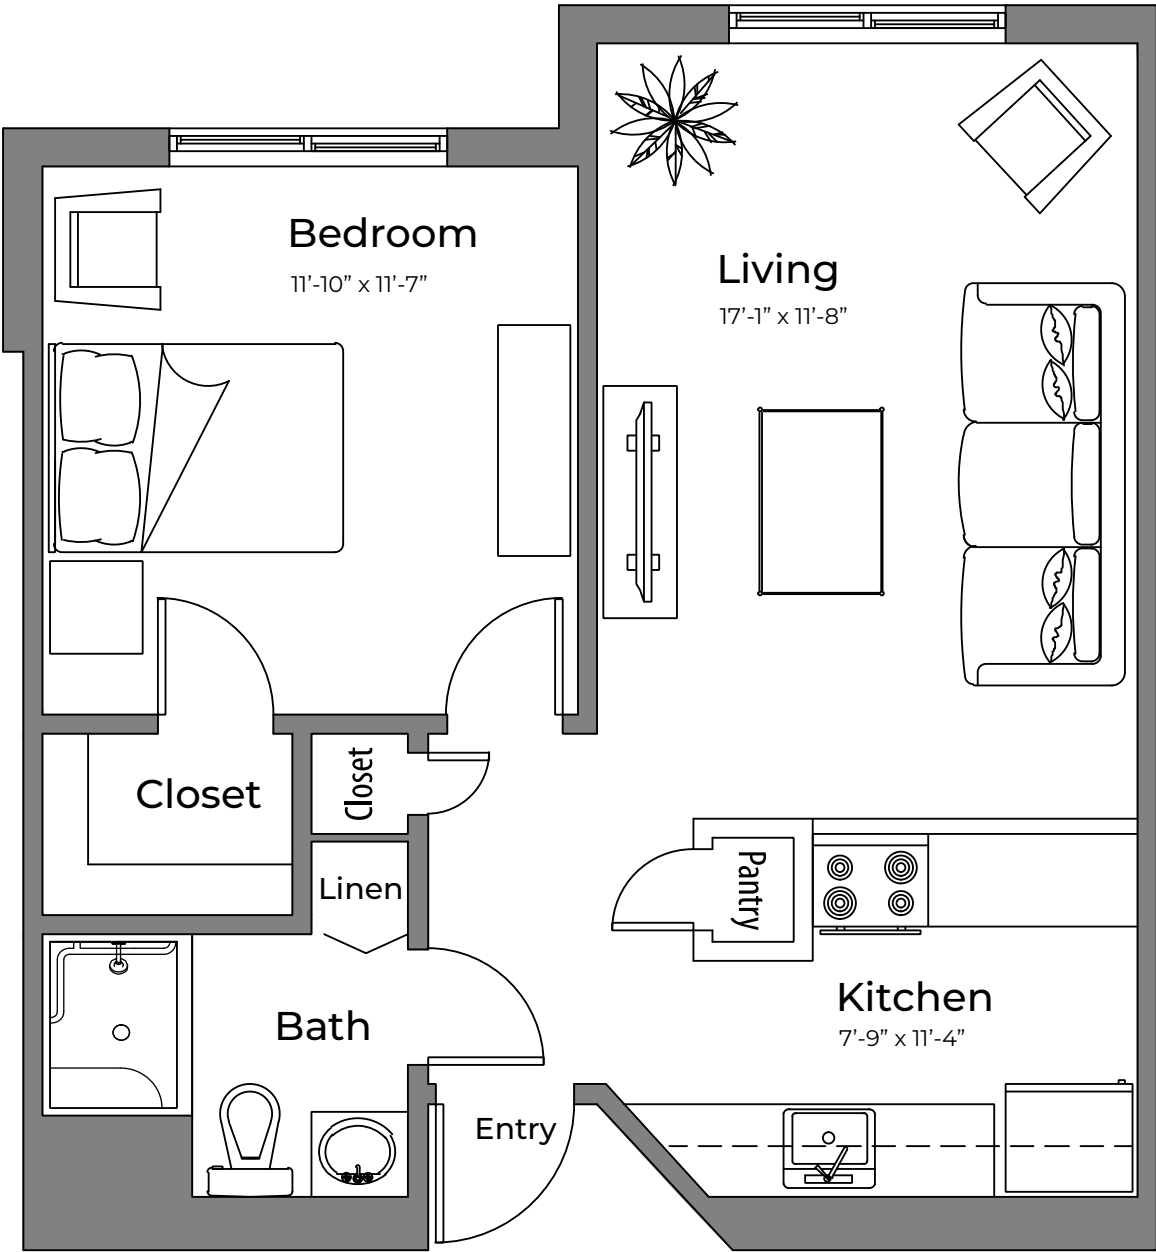

INDEPENDENT LIVING

Milan

One Bedroom: 524 sq. ft.

Approximate square footage.