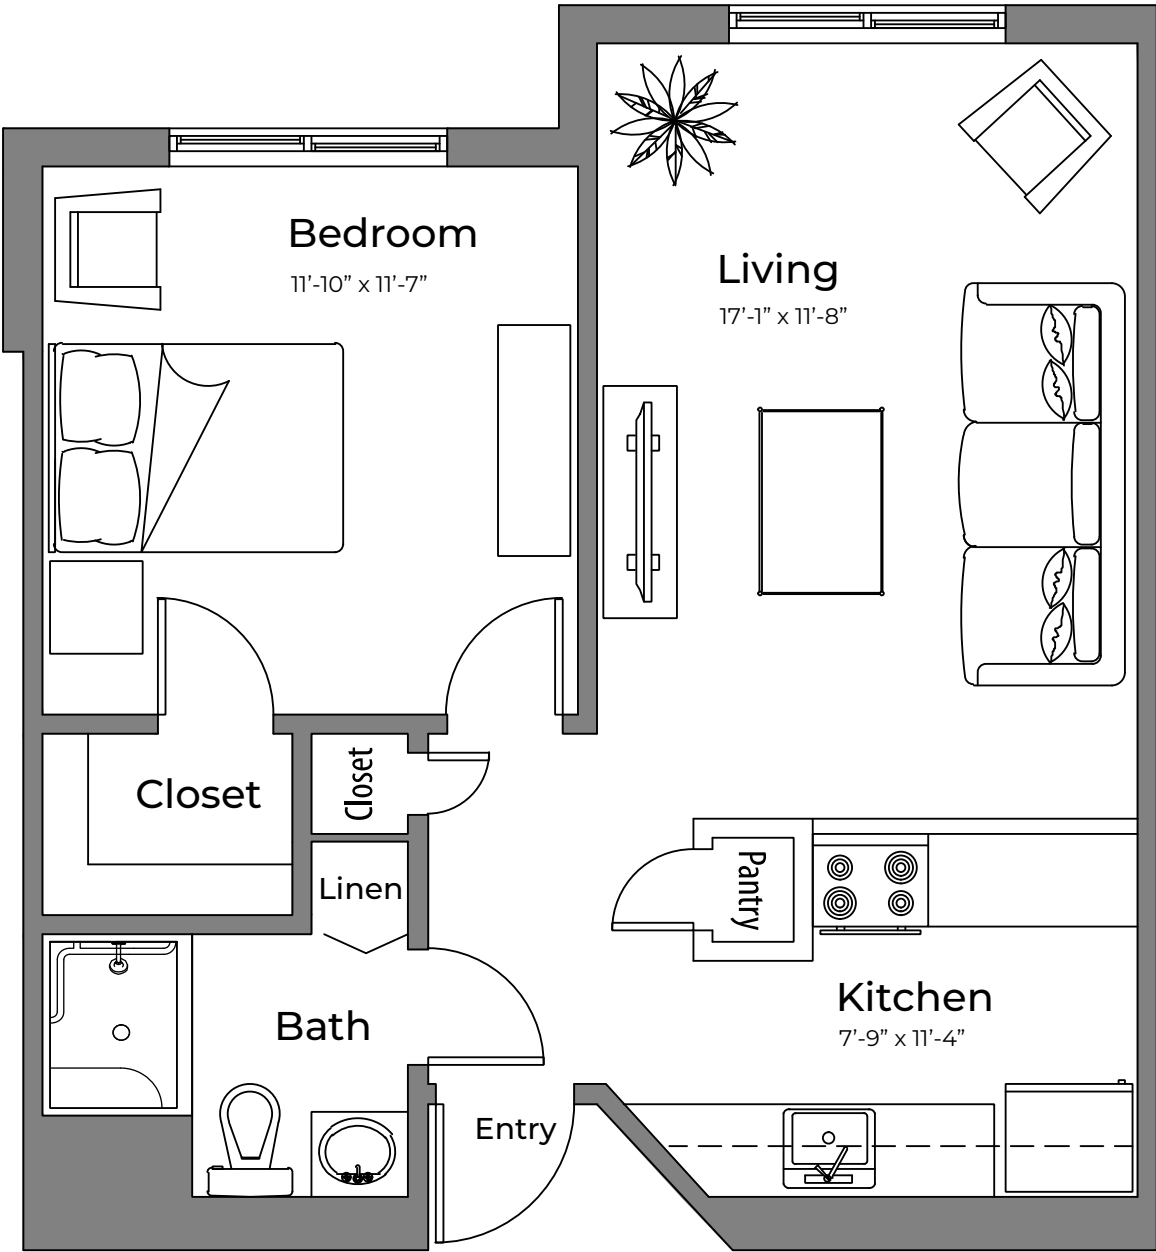

INDEPENDENT LIVING

Milan

One Bedroom: 524 sq. ft.

Approximate square footage.