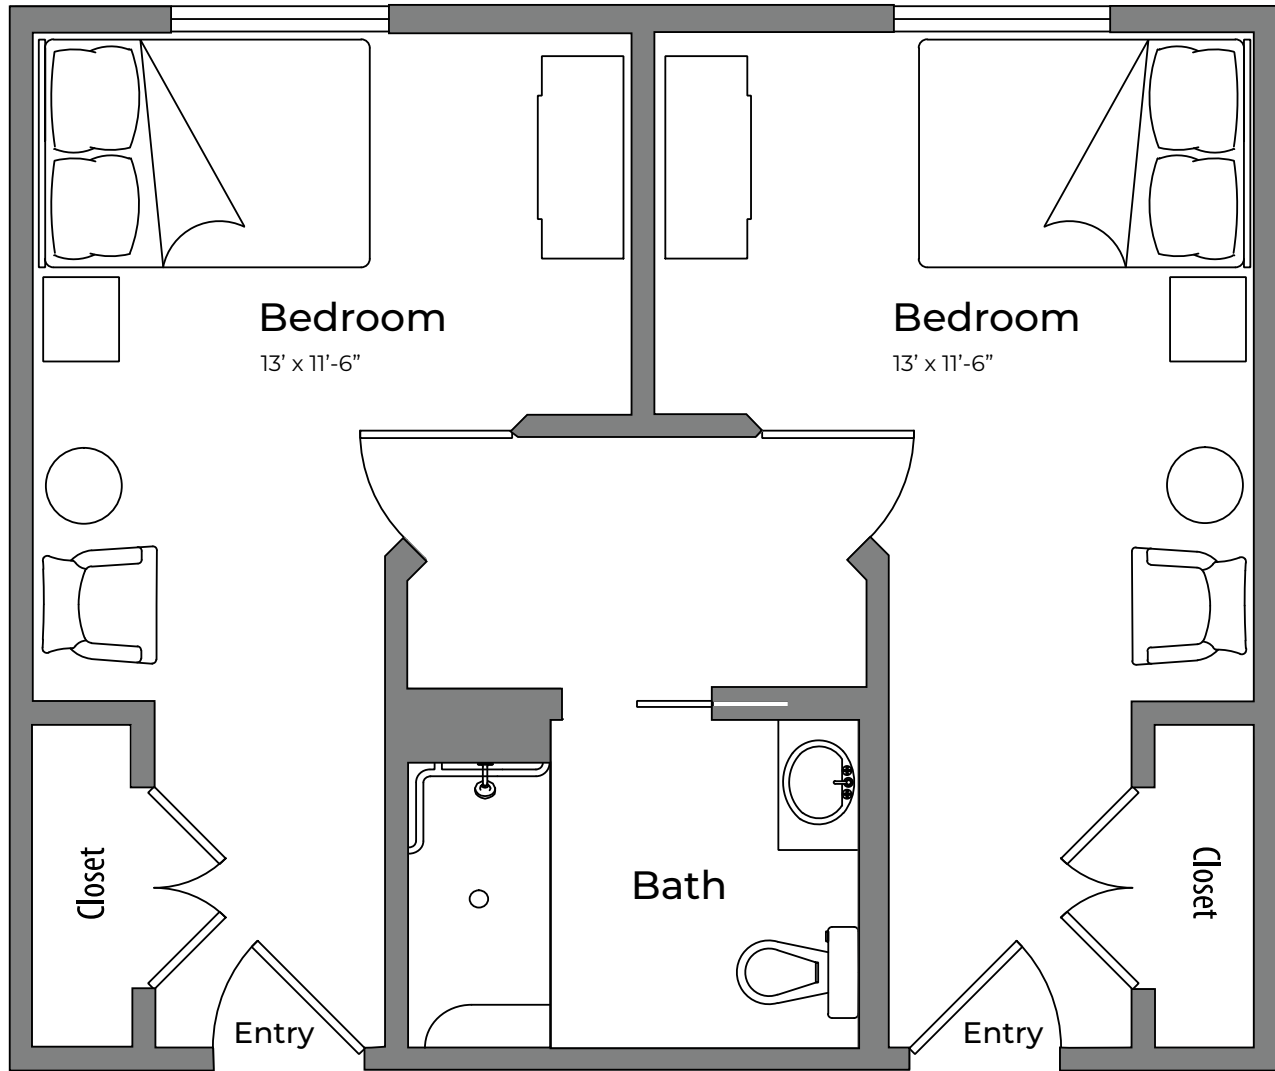

# MEMORY CARE

*Giovani*

Companion Suite: 485 sq. ft.

Approximate square footage.