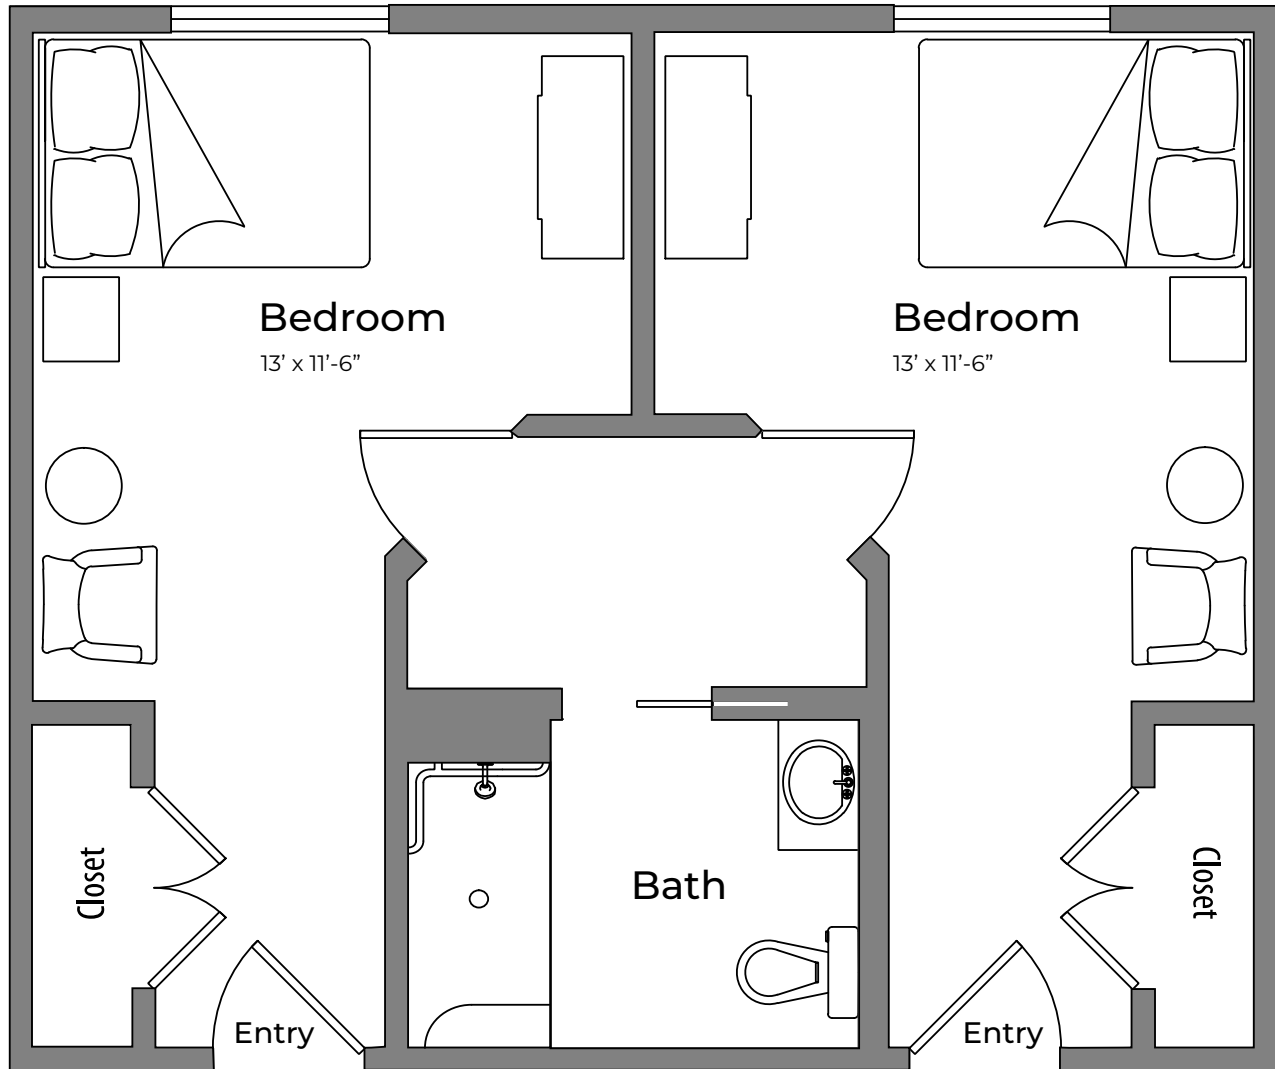

MEMORY CARE

Giovani

Companion Suite: 485 sq. ft.

Approximate square footage.