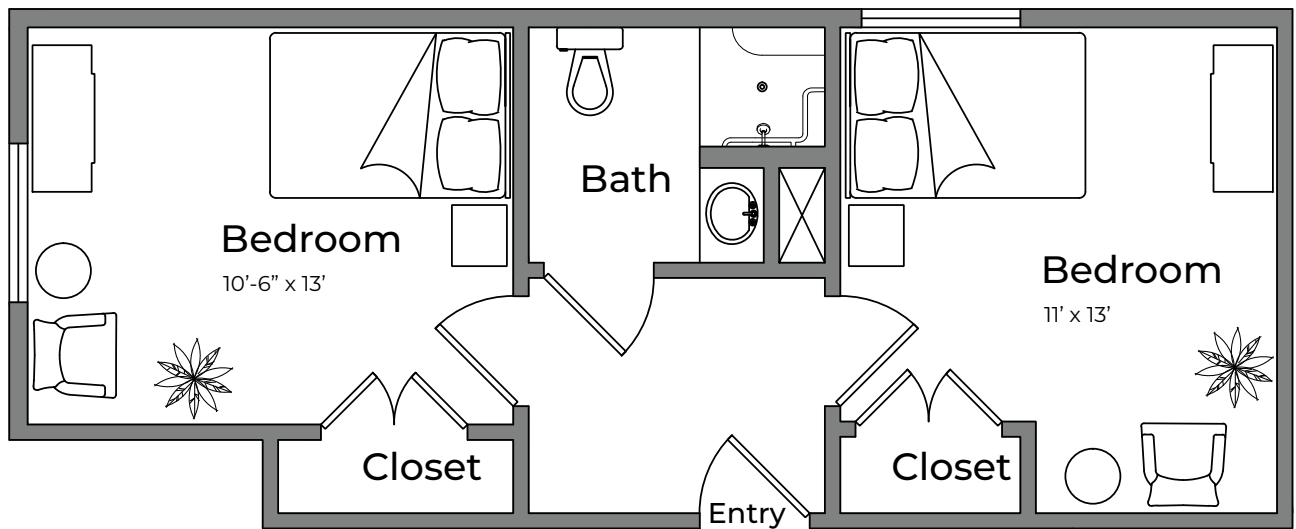

MEMORY CARE

Giorgio

Companion Suite: 435 sq. ft.

Approximate square footage.