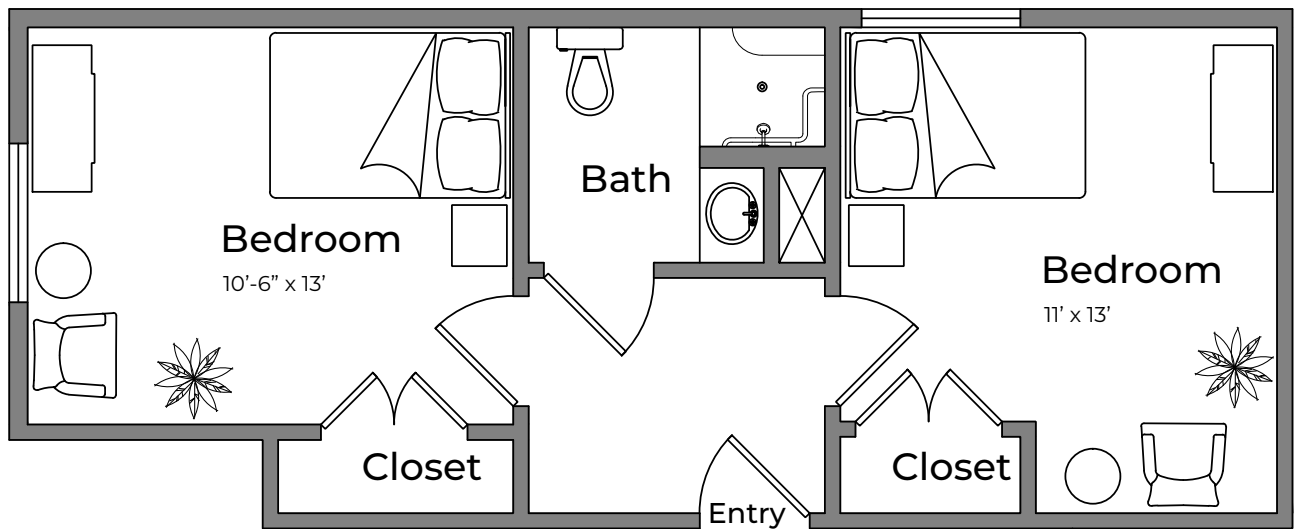

MEMORY CARE

Giorgio

Companion Suite: 435 sq. ft.

Approximate square footage.