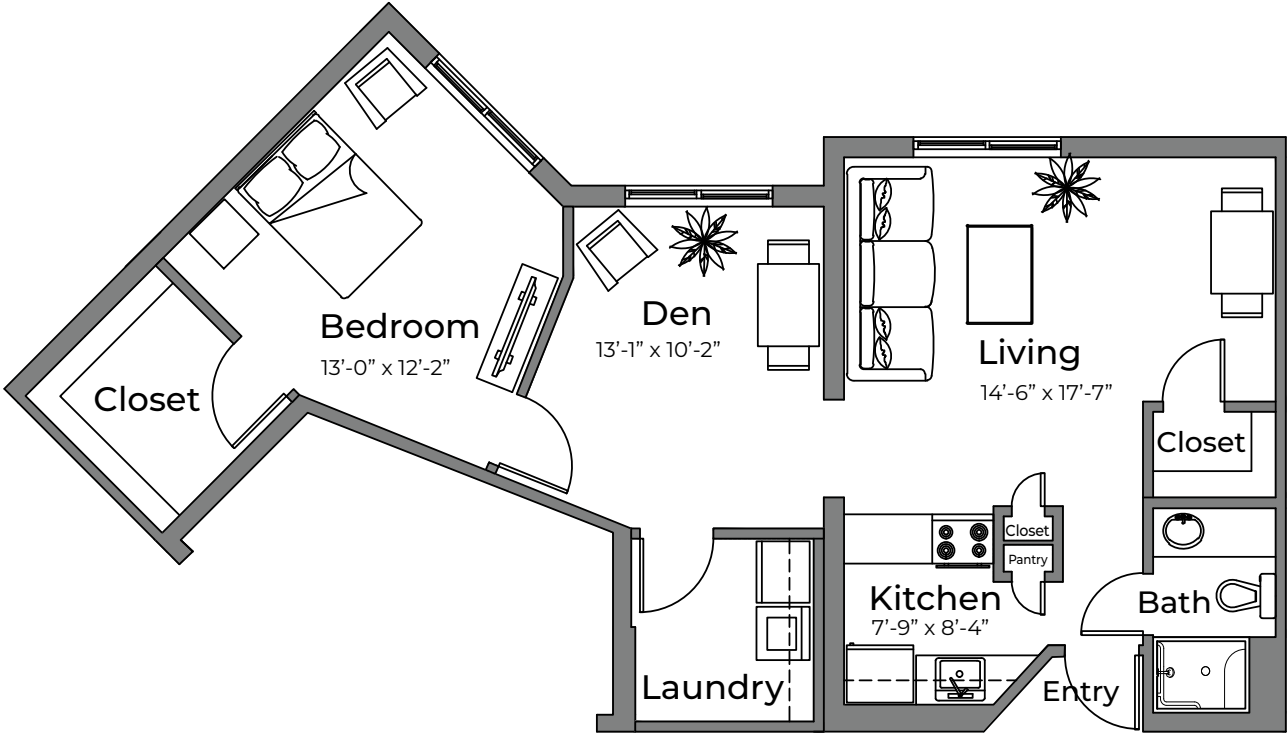

# INDEPENDENT LIVING

*Florence*

One Bedroom with Den: 834 sq. ft.

Approximate square footage.