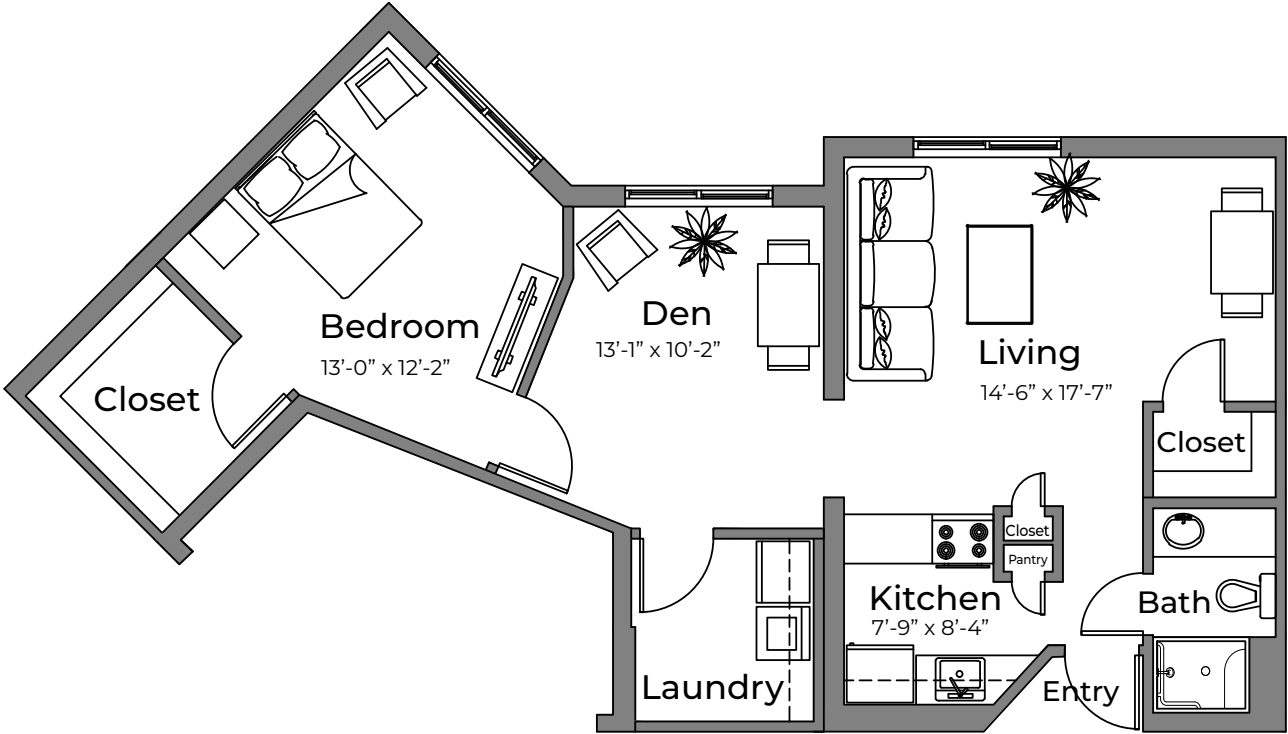

INDEPENDENT LIVING

Florence

One Bedroom with Den: 834 sq. ft.

Approximate square footage.