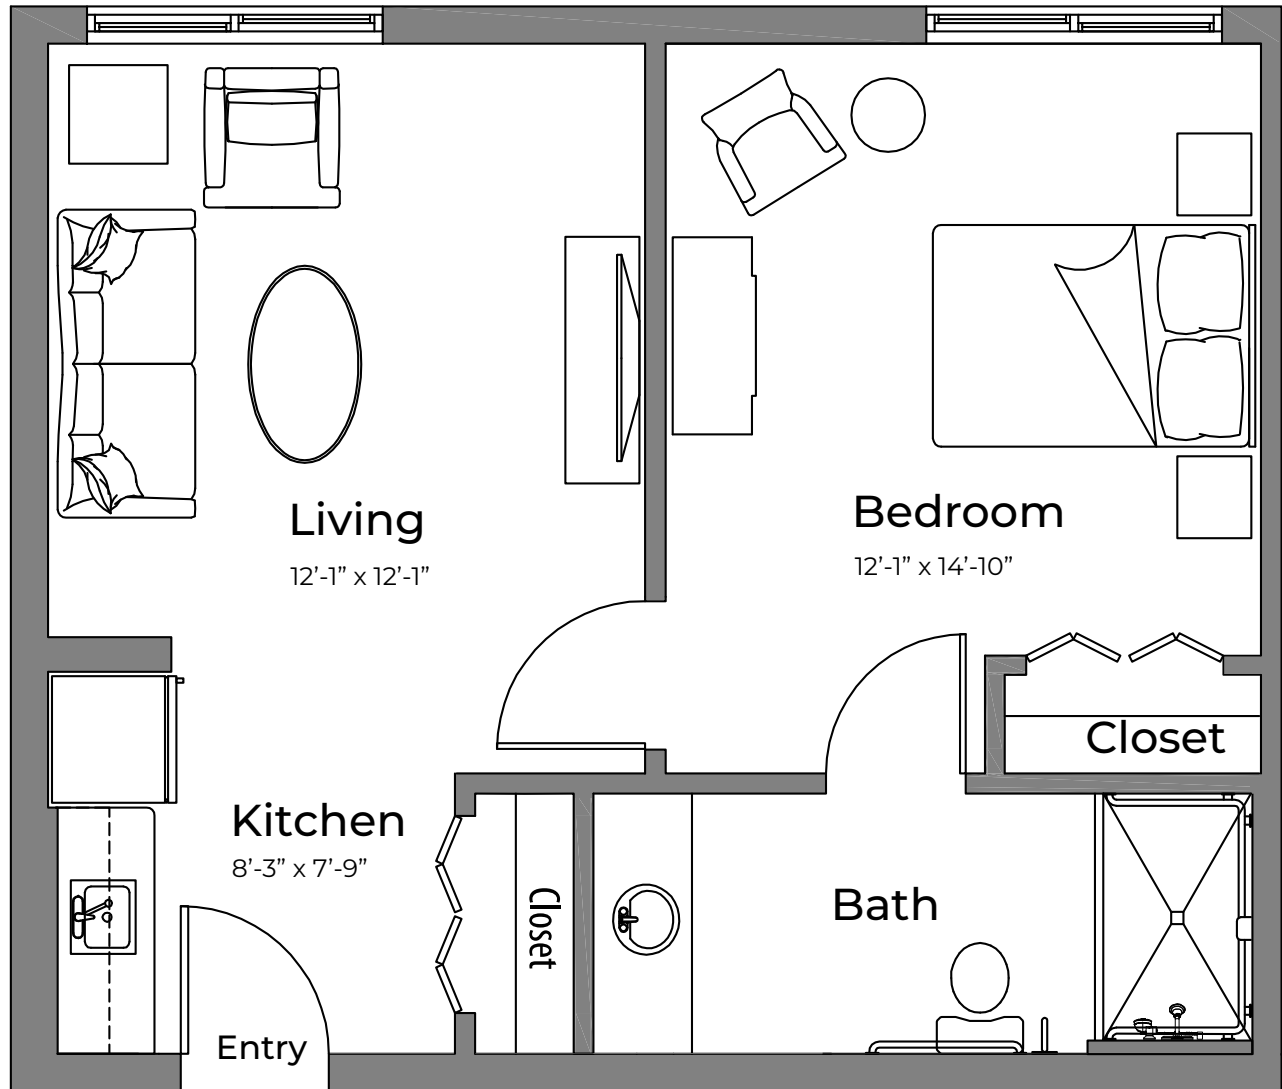

ASSISTED LIVING

Da Vinci

One Bedroom: 471 sq. ft.

Approximate square footage.