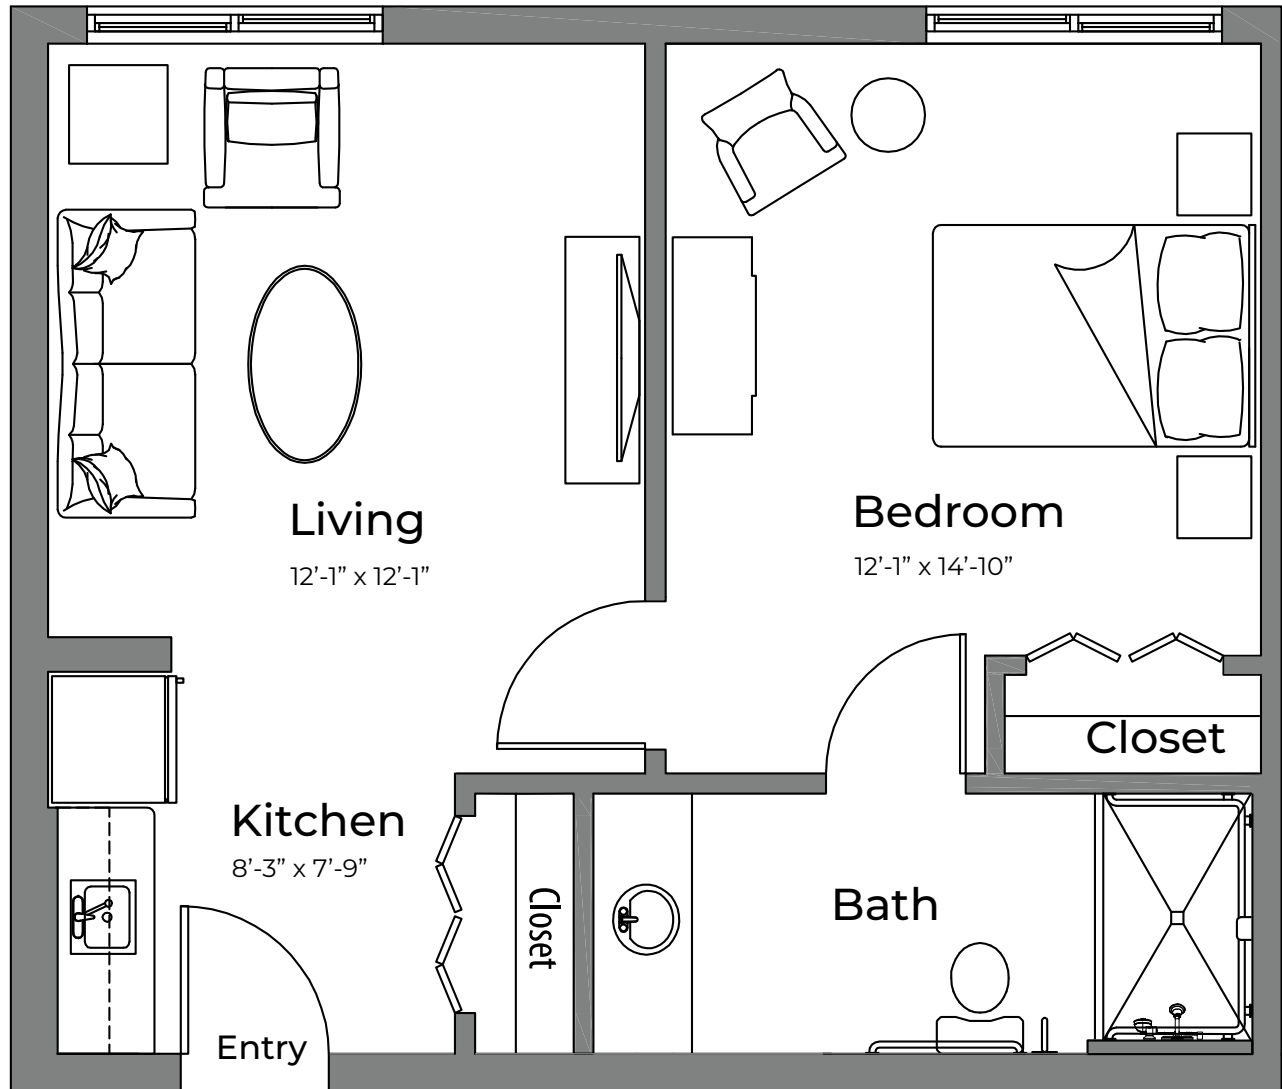

ASSISTED LIVING

Da Vinci

One Bedroom: 471 sq. ft.

Approximate square footage.